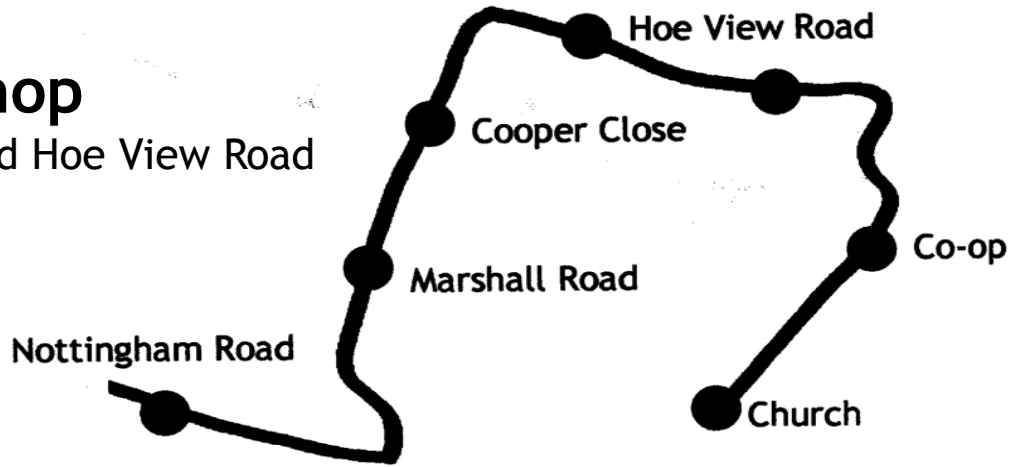

### Route in

### Cropwell Bishop

via Church Street and Hoe View Road

### Route in Cotgrave

via Colston Gate, Ringleas,  
Owthorpe Road and Cotgrave Lane

# Times

<b><i>S4 to the shops</i></b>	FRIDAY
	AM
CROPWELL BISHOP Church	9.26
Hoe View Rd / Cooper Close	9.28
COTGRAVE Colston Gate	9.35
Cotgrave Black Diamond	9.42
<i>arrive</i> Morrisons	9.51
<i>arrive</i> West Bridgford	9.55
<i>arrive</i> ASDA	10.00