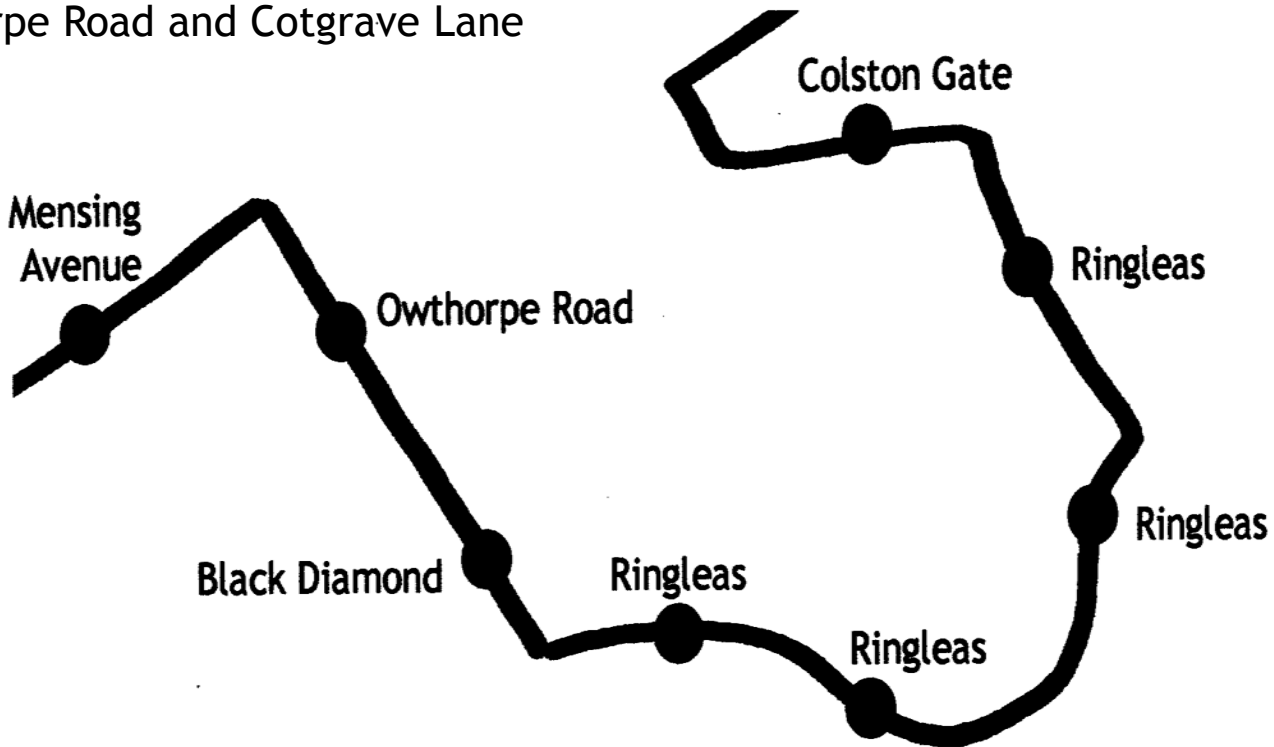

### Route in

### Cropwell Bishop

via Church Street and Hoe View Road

### Route in Cotgrave

via Colston Gate, Ringleas,  
Owthorpe Road and Cotgrave Lane

# Times

<b><i>S4 to the shops</i></b>	FRIDAY
	AM
CROPWELL BISHOP Church	9.26
Hoe View Rd / Cooper Close	9.28
COTGRAVE Colston Gate	9.35
Cotgrave Black Diamond	9.42
<i>arrive</i> Morrisons	9.51
<i>arrive</i> West Bridgford	9.55
<i>arrive</i> ASDA	10.00